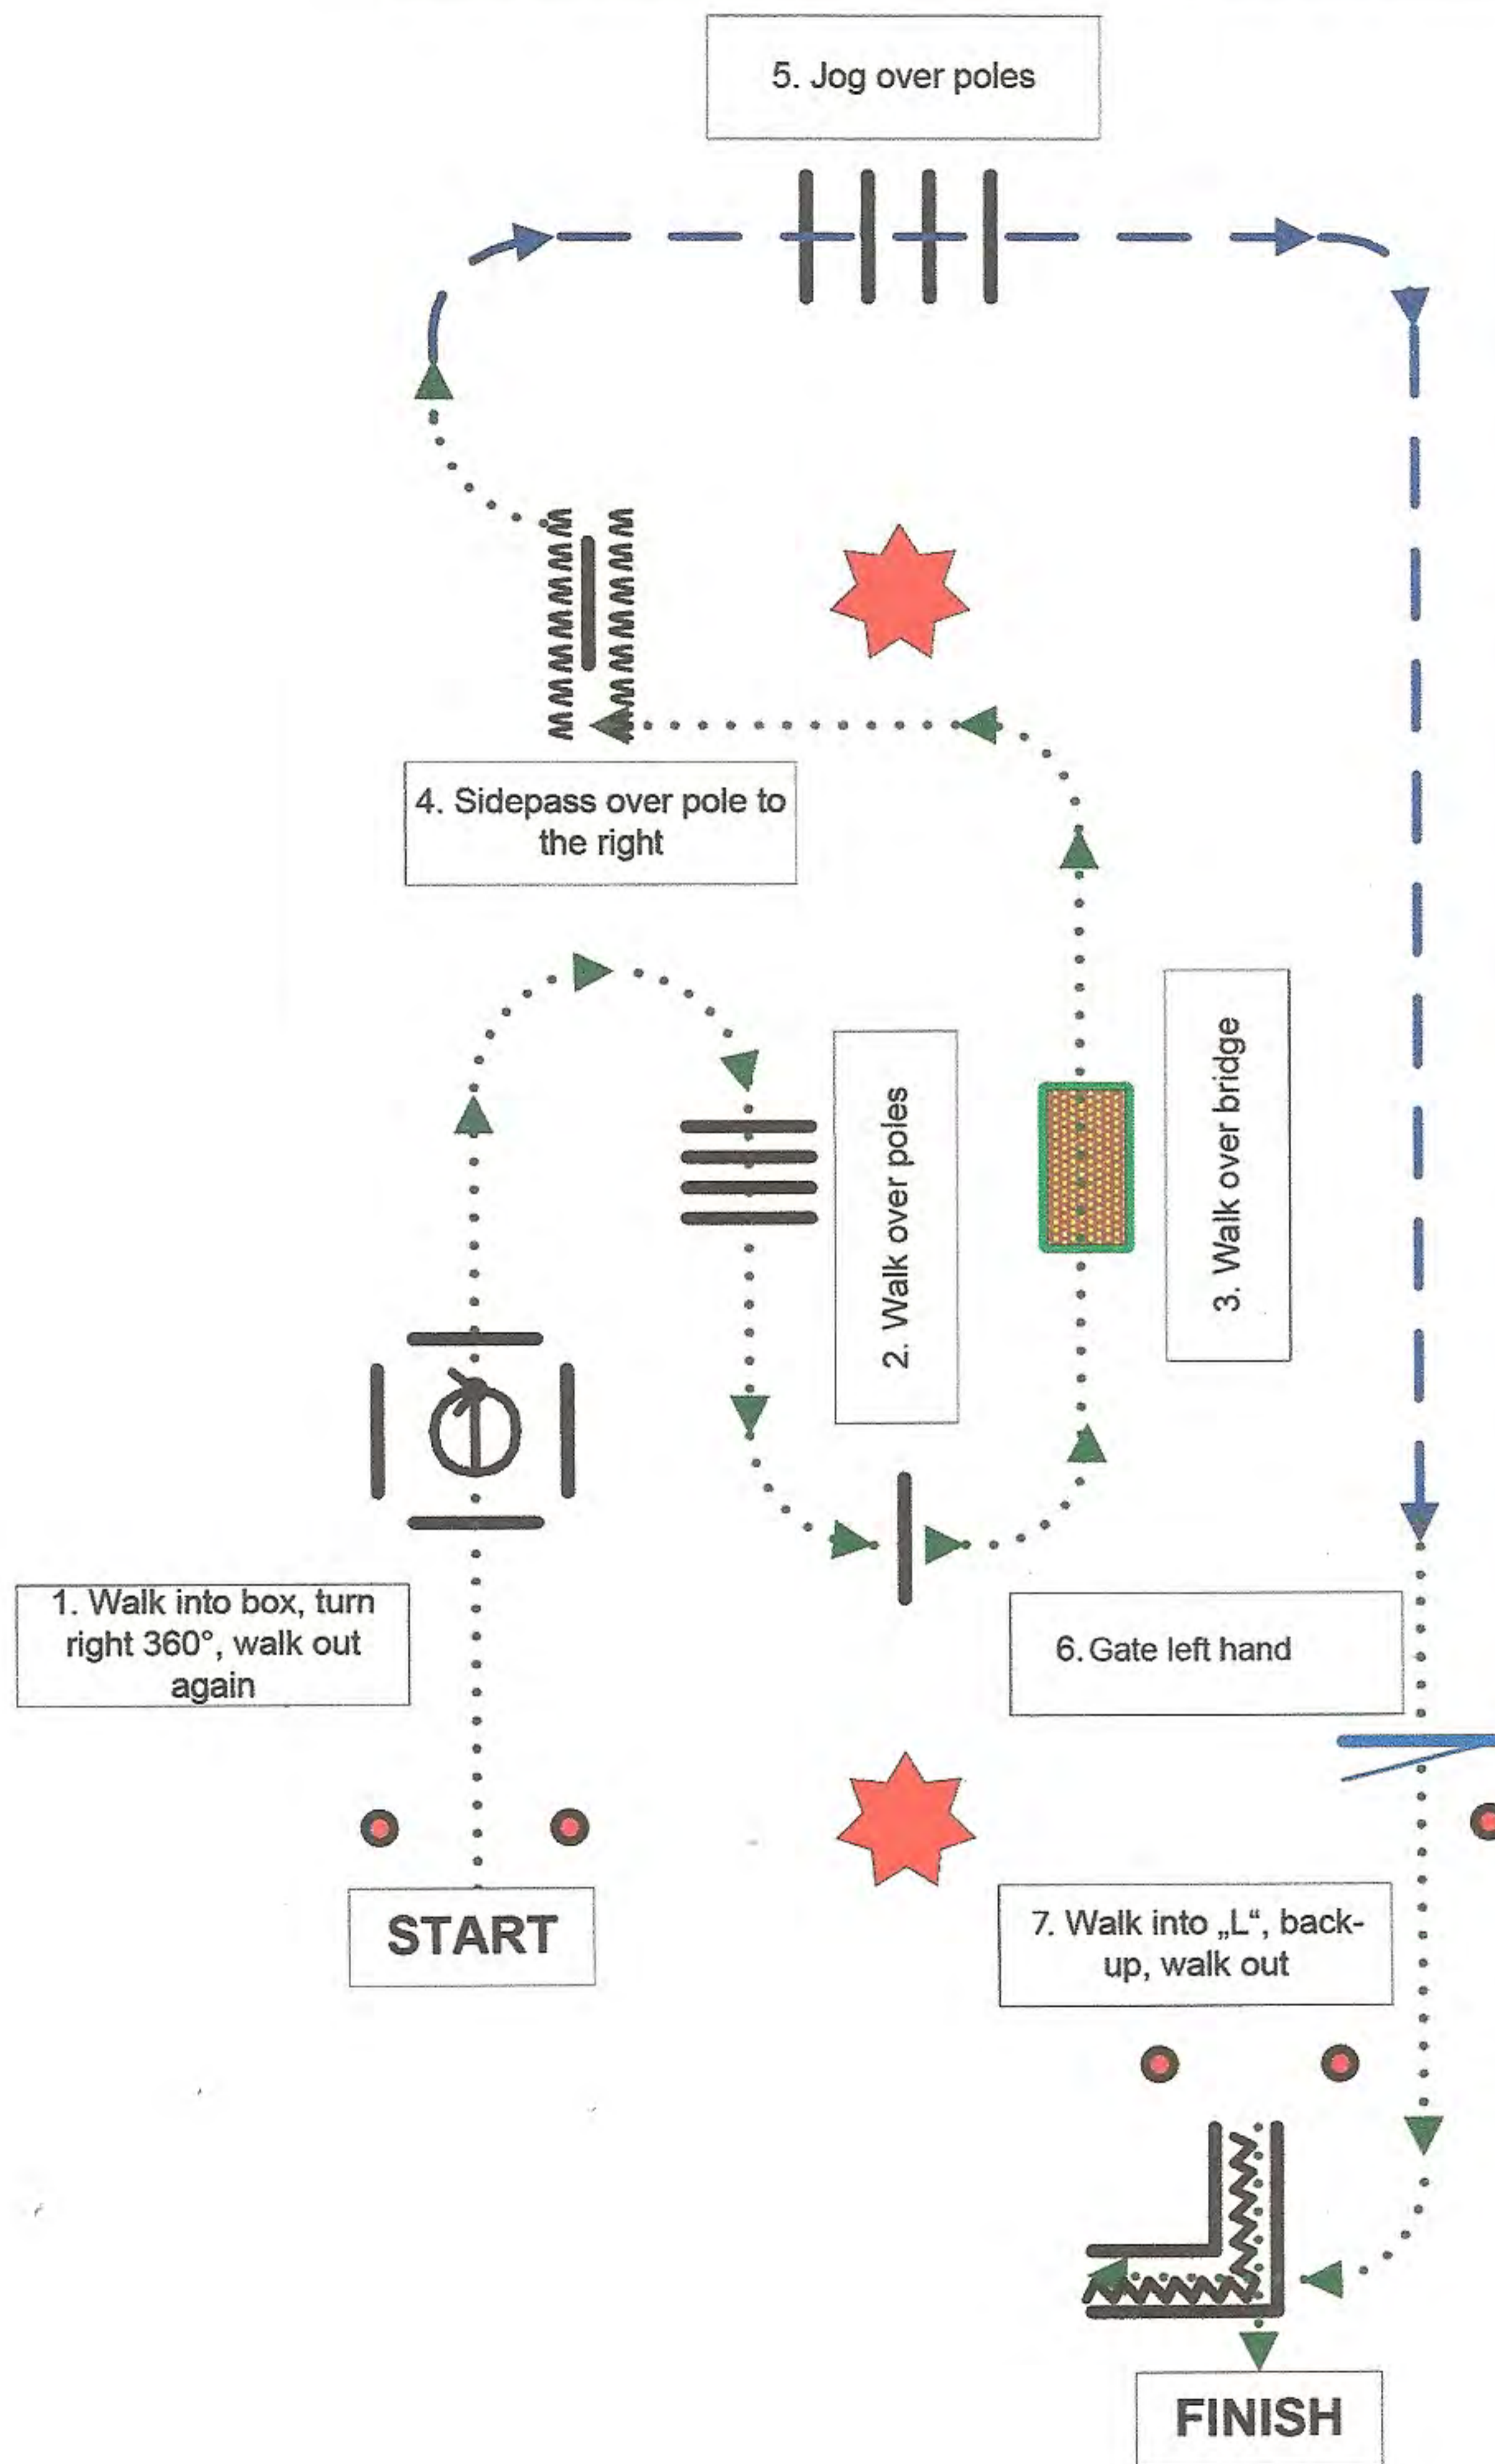

European Amateur Cup Juni 2019

Trail pattern in hand Novice

- walk
- - - - jog
- lope

Traildesign: Mag. Romana Kerner